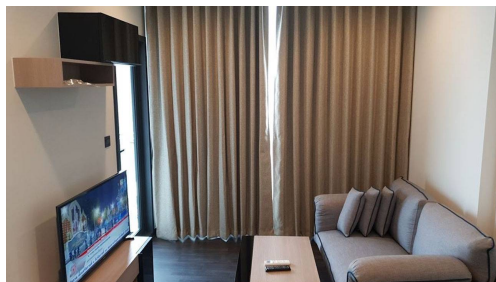

The Line Asoke Ratchada

Seller Info

Имя:	MyThai Agent
Имя:	MyThai
Фамилия:	Agent
Название компании:	MyThai Property
Тип объявления:	Покупка или продажа
Мобильный:	
Телефон:	+1 (415) 800-2828
Веб-сайт:	http://mythai.property
Страна:	Thailand
Почтовый индекс:	55444
Адрес:	Landao
Обо мне:	I am the official MyThai Property website agent, feel free to contact me at any time!

Listing details

Общее

Название:	The Line Asoke Ratchada
Недвижимость для:	Аренды
Цена:	฿ 21,000.00
Rent time frame:	В месяц
Спальни:	1
Ванные комнаты:	1
Площадь:	35 m2 ft
Опубликовано :	16.12.2020

Место нахождения

Город:	Бангкок
Район:	Rama IX / Ratchadapisek

ДОПОЛНИТЕЛЬНАЯ ИНФОРМАЦИЯ

E-mail :	info@findthaiproperty.com
Mobile (import):	+66 (0) 800 844 727

Описание:	Reference Number : 3886 1 Bedroom 1 Bathroom available for Rent at The Line Asoke - Ratchada Only 300m to MRT Rama9.